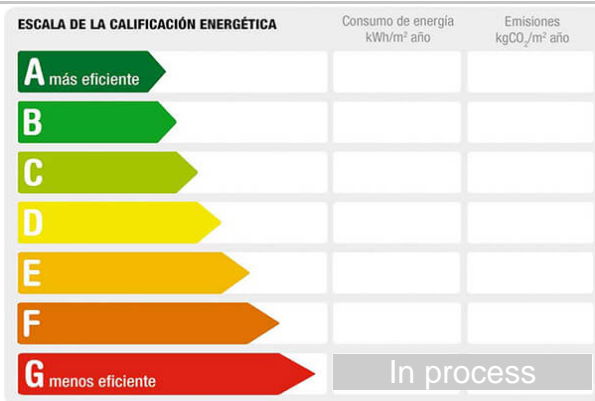

Reference: **1266-01jpalau720**
Property type: Flat
Sale/rent: For sale
Price: **1.800.000 €**
Condition: Resale

Floor: 4
Town: Valencia
Province: Valencia
Postal code: 46004
Zone: ENSANCHE

Sqm built: 300 **Floor:** parquet **Terraces:** 1
Bedrooms: 4 **Bathrooms:** 4 **Outward/Inward:** outward