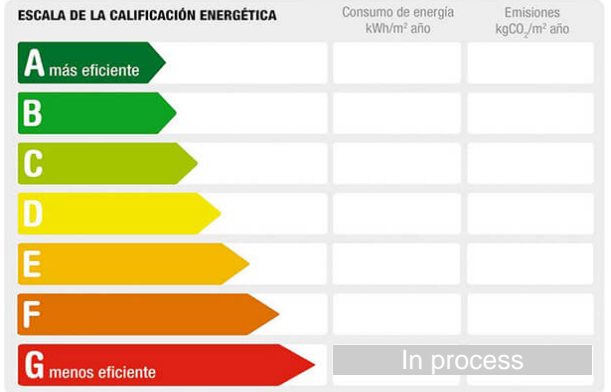

**province:** Valencia

**postal code:** 46004

**zone:** PLA DE REMEI

<b>sqm built:</b>	70	<b>elevator:</b>	yes	<b>floor:</b>	parquet
<b>living area:</b>	0	<b>swimming pool:</b>	no	<b>air conditioner:</b>	
<b>plot sq.meters:</b>	0	<b>garages:</b>	0	<b>hot water:</b>	
<b>sqm terrace:</b>	40	<b>terraces:</b>	1	<b>fuel:</b>	
<b>bedrooms:</b>	1	<b>storage room:</b>	no	<b>orientation:</b>	northwest
<b>bathrooms:</b>	1	<b>garden:</b>	no	<b>antiquity:</b>	
<b>toilets:</b>	0	<b>courtyard:</b>	no	<b>outward/inward:</b>	outward
<b>cupboards:</b>	0	<b>furnished:</b>	no	<b>community fees/month:</b>	0