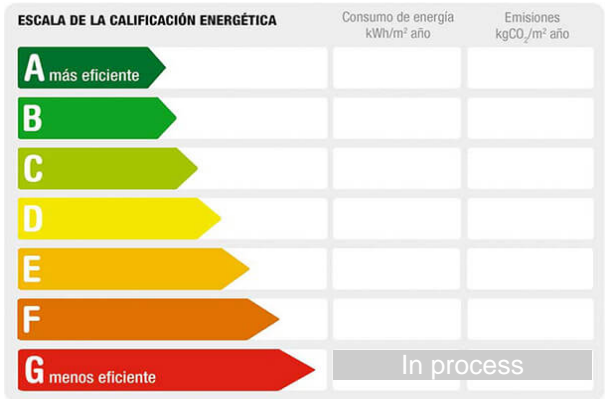

Postal code: 46004

Zone: ENSANCHE

Sqm built: 140
Living area: 0
Plot sq.meters: 0
Sqm terrace: 0
Bedrooms: 3
Bathrooms: 2
Toilets: 0
Cupboards: 0

Elevator: yes
Swimming pool: no
Garages: 0
Terraces: 0
Storage room: no
Garden: no
Courtyard: no
Furnished: no