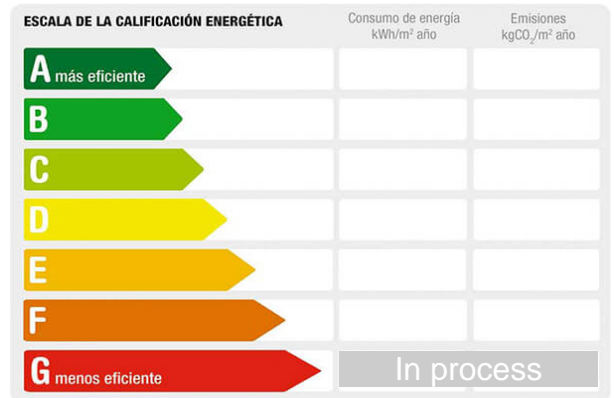

Sqm built: 98   **Floor:** parquet   **Bedrooms:** 3

Orientation: south   **Bathrooms:** 2   **Outward/Inward:** outward

Description:

SOLIDINMUEBLES ALQUILA estupenda vivienda en Artes Graficas. Junto a la Alameda y el Jardín del Turia en la zona del Pla del Real.

La vivienda tiene una ubicación y una altura excelente, muy luminosa pues se encuentra en una 7º planta con ascensor, con orientación Sur.

La propiedad de 98 m2 se distribuye en un gran salón comedor con salida a terraza y balcón. 3 habitaciones, uno de ellos en suite, y 2 baños completos, cocina independiente de diseño totalmente equipada con office y galería. La habitación principal con el baño en suite y zona de vestidor con grandes armarios. Toda la casa esta reformada, cuenta con parquet dispone de A/A. frío/calor por conductos en toda la casa, hilo musical.

El barrio cuenta con innumerables servicios: colegios, farmacias, clínica Quirón, Hospital clínico, Blasco Ibañez, supermercados y un elenco de grandes restaurantes entre otros.

Muy bien comunicado por líneas de autobús, y metro a 5 minutos.

VEN A VERLA TE ENCANTARÁ!
VIVE JUNTO AL JARDIN DEL TURIA!!!!